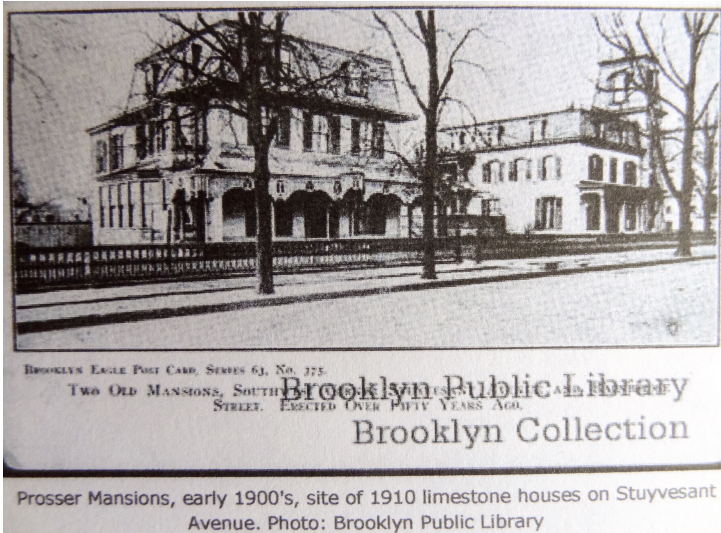

Prosser Mansions
Stuyvesant Avenue Brooklyn New York